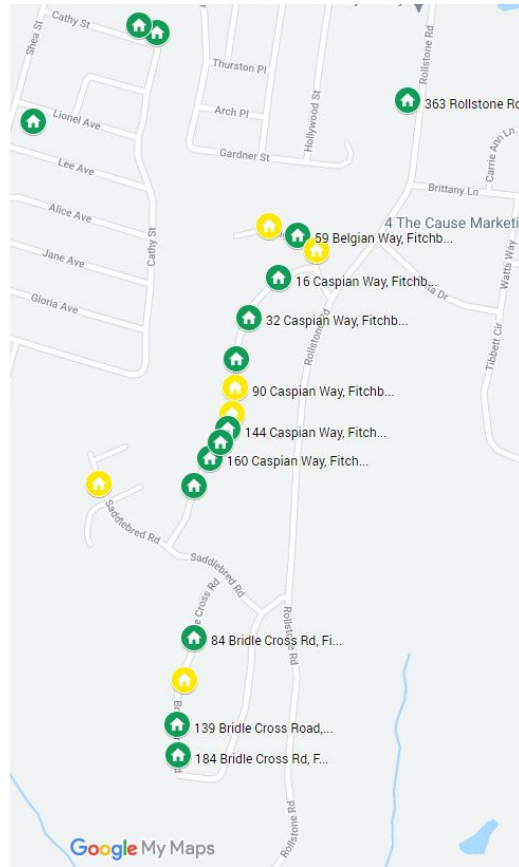

Ward 4 Fitchburg

-  213 Blossom St
-  11 Fitch Hill Ave
-  14 Johnson St
-  21 Longwood Ave
-  309 Marshall St
-  139 Mt Vernon St
-  62 Pearl Street 8am-1pm
-  22 Pleasant St

Ward 5 Fitchburg

-  237 Ashby State Rd
-  6 Myrtle Ave
-  21 Normal Rd
-  29 Normal Rd
-  14 Morris St
-  542 North St
-  548 North St
-  62 Richardson Dr
-  76 Richardson Rd
-  1107 Rindge Rd
-  30 Shawna St
-  57 Shawna St
-  533 Townsend St
-  156 Village Crossing
-  54 Will Thompson Way
-  146 Will Thompson Way

Ward 2 Fitchburg

- 🏠 46 Castle Road
- 🏠 382 Madison St, 9am-2pm
- 🏠 94 Newtonville Ave
- 🏠 406 Oak Hill Rd
- 🏠 363 Rollstone Rd 10am-2pm
- 🏠 451 Westminster Hill Rd 9am-2pm

Bridle Cross Estates Ward 3 Fitchburg

- 🏠 59 Belgian Way
- 🏠 84 Bridle Cross Rd
- 🏠 139 Bridle Cross Rd
- 🏠 184 Bridle Cross Rd
- 🏠 16 Caspian Way
- 🏠 32 Caspian Way
- 🏠 70 Caspian Way
- 🏠 144 Caspian Way
- 🏠 156 Caspian Way
- 🏠 160 Caspian Way
- 🏠 167 Caspian Way

Ward 3 Fitchburg

- 🏠 50 Cathy St 8am-12pm
- 🏠 62 Cathy St
- 🏠 1117 Franklin Rd
- 🏠 11 Lionel Ave
- 🏠 78 Parson Cir
- 🏠 150 Temple St 9am-2pm
- 🏠 52 Vine St
- 🏠 433 Williams Rd

Bridle Cross Estates

Oak Ridge Estates