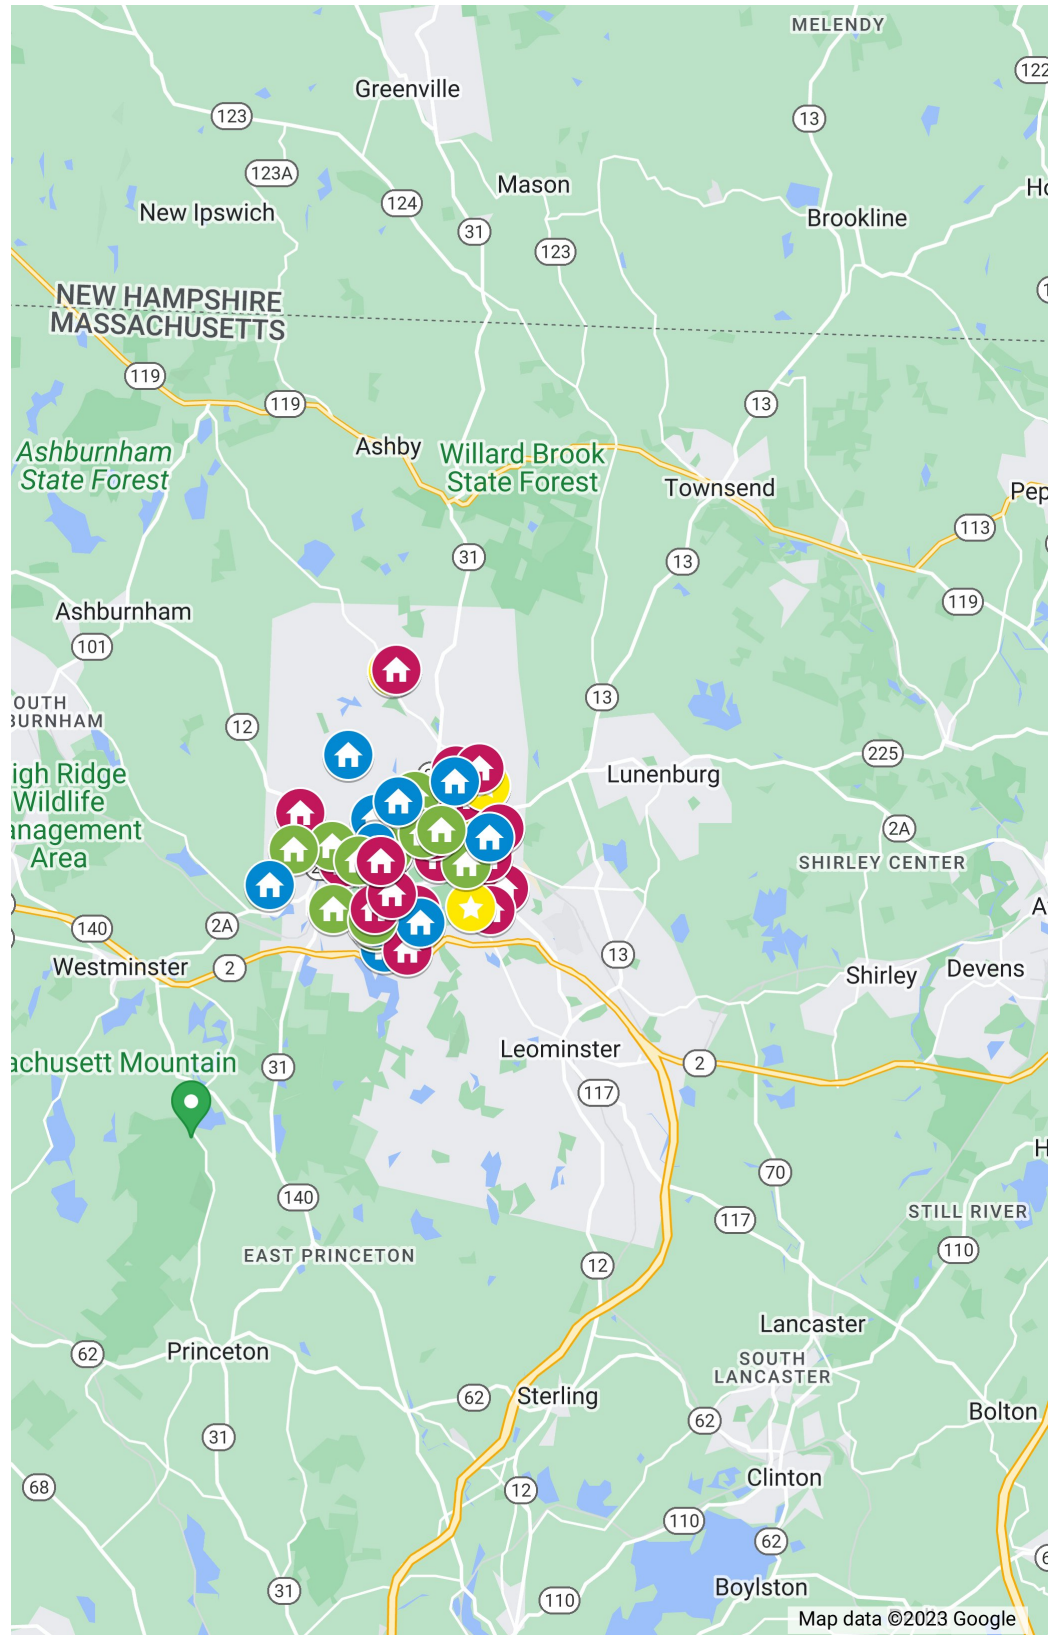

63 Bemis Road, Fitchburg, MA

251 Blossom St., Fitchburg, MA

520 Blossom St., Fitchburg, MA

31-33 Burnap St., Fitchburg, MA

100 Clearview Ave, Fitchburg, MA

200 Connors St, Fitchburg, MA

248 Franklin Rd, Fitchburg, MA

250 Franklin Rd., Fitchburg, MA

21 Gale St, Fitchburg, MA

79 Jane Ave, Fitchburg, MA

43 Jerry St., Fitchburg, MA

206 Laurel St., Fitchburg, MA

471 Mount Elam Road,
Fitchburg, MA

883 Mount Elam Rd, Fitchburg,
MA

101 Nijal Ct., Fitchburg, MA

542 North St., Fitchburg, MA

580 Shea Street, Fitchburg, MA

207 St Joseph Ave, Fitchburg,
MA

209 St Joseph Ave, Fitchburg,
MA

67 Vine St, Fitchburg, MA

6th Annual Fitchburg, MA City Wide SPRING Yard Sale Sat & Sun May 20th & 21st, 2023

Saturday May 20th, 2023

875 John Fitch Highway,
Fitchburg, MA

800 South St., Fitchburg, MA

49 Woodland Street, Fitchburg,
MA

59 Arlington St, Fitchburg, MA

127 Ashburnham St., Fitchburg,
MA

15 Belmont St., Fitchburg, MA