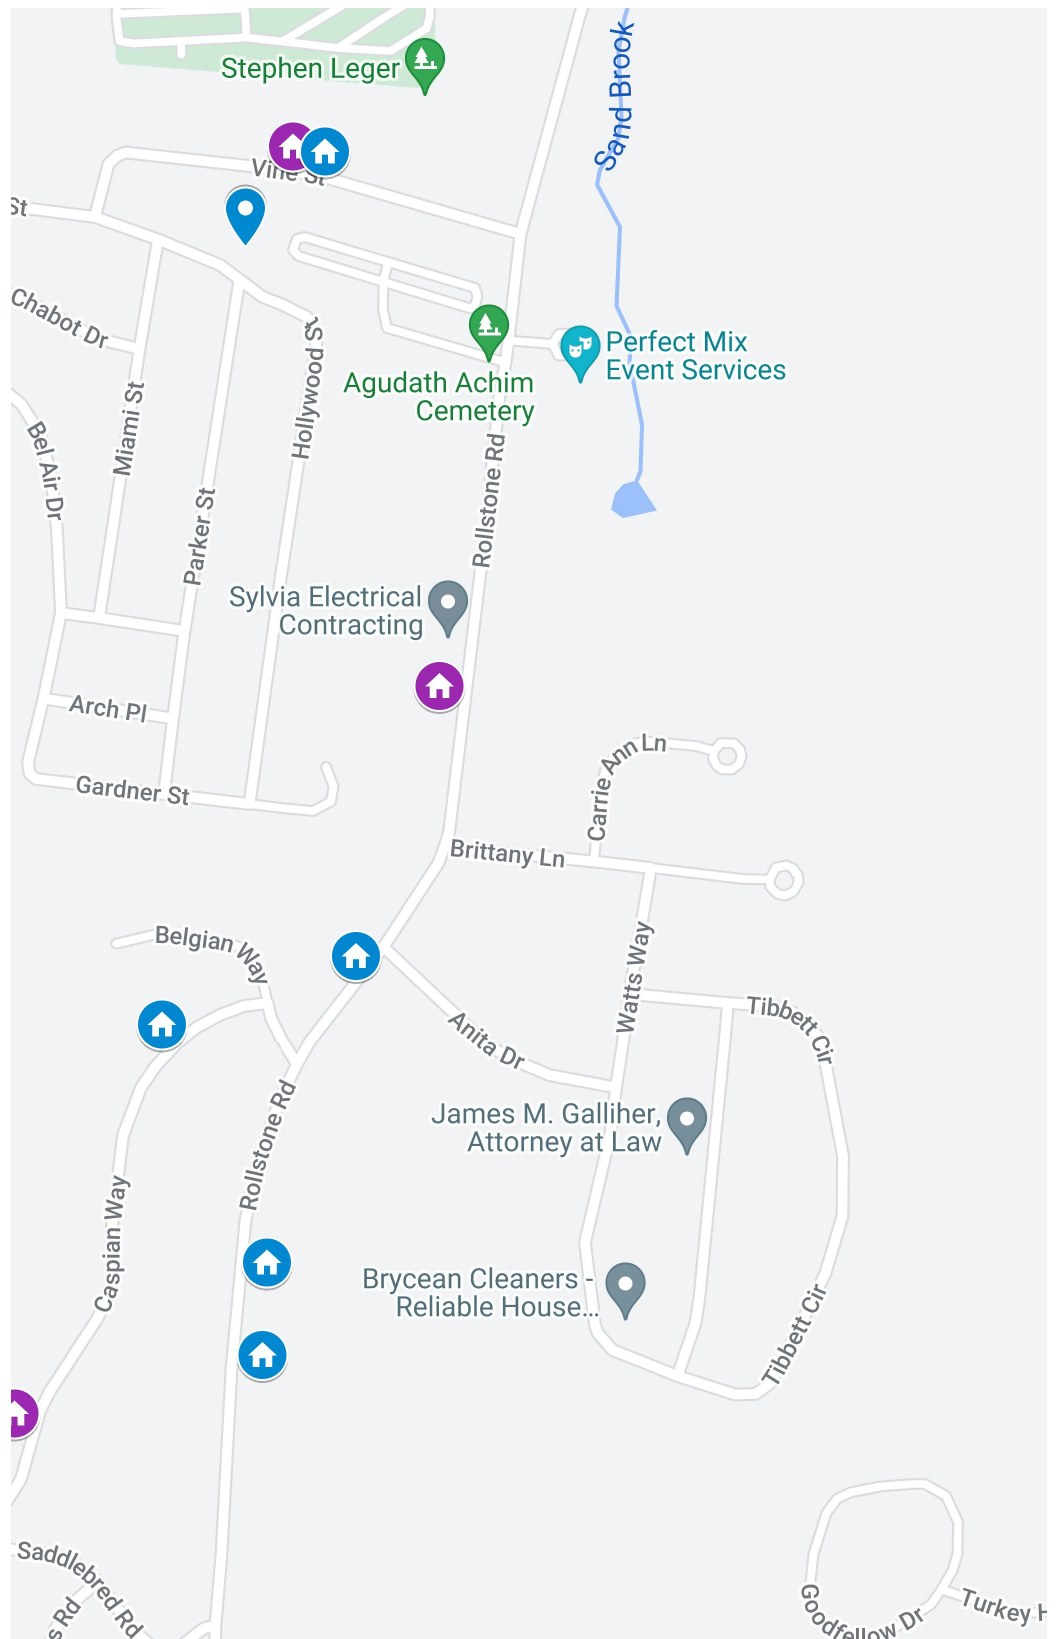

# Fitchburg City Wide Yard Sale - Fall 2022

Saturday & Sunday Sept 17 & 18th

-  50 Green Briar Rd, Fitchburg, MA
-  250 Franklin Rd., Fitchburg, MA
-  283 Canton St., Fitchburg, MA
-  565 Ashby State Rd., Fitchburg, MA
-  1341 Rindge Rd., Fitchburg, MA
-  16 Cross St, Fitchburg, MA
-  91 Green Briar Rd., Fitchburg MA
-  42 Arlington St., Fitchburg, MA
-  57 Boylston St., Fitchburg, MA
-  124 Pepper Rd., Fitchburg, MA
-  206 Chester St., Fitchburg, MA
-  89 Cascade St., Fitchburg, MA
-  30 Glen Ave., Fitchburg, MA
-  79 Jane Ave, Fitchburg, MA
-  40 Walton St, Fitchburg, MA
-  200 Connors St., Fitchburg, MA
-  54 England Ave, Fitchburg, MA
-  201 Clarendon St., Fitchburg, MA

EDITED SEPT 16, 2022 4PM

-  59 Vine St., Fitchburg, MA
-  571 Page St., Lunenburg, MA
- 
- 546 Rollstone Rd., Fitchburg, MA
- 
- 555 Rollstone Rd., Fitchburg, MA
- 
- 570 Rollstone Rd., Fitchburg, MA
- 
- 18 Matthew St., Fitchburg, MA
-  32 Lee Ave., Fitchburg, MA
- 
- 44 Fairview St., Fitchburg, MA
- 
- 143 Bridle Cross Rd., Fitchburg, MA
- 
- 368 Clarendon St., Fitchburg, MA
- 
- 64 Ryefield Rd., Fitchburg, MA
-  46 Walton St., Fitchburg, MA
-  30 Burnap St., Fitchburg, MA
- 
- 156 Caspian Way., Fitchburg MA

 262 Walton St., Fitchburg, MA

382 Madison St, Fitchburg, MA

 580 Shea St., Fitchburg, MA

36 Caspian Way, Fitchburg, MA

 566 Milk St., Fitchburg, MA

 1319 Main St., Fitchburg, MA

 19 Jane Ave, Fitchburg, MA

 260 Milk St., Fitchburg, MA

 67 Vine St., Fitchburg, MA

 62 Pearl St., Fitchburg, MA

226 Ashby State Rd.,  
Fitchburg, MA

250 Ashburnham St., Fitchburg,  
MA

 97 King St, Fitchburg, MA

1450 Rindge Rd, Fitchburg, MA