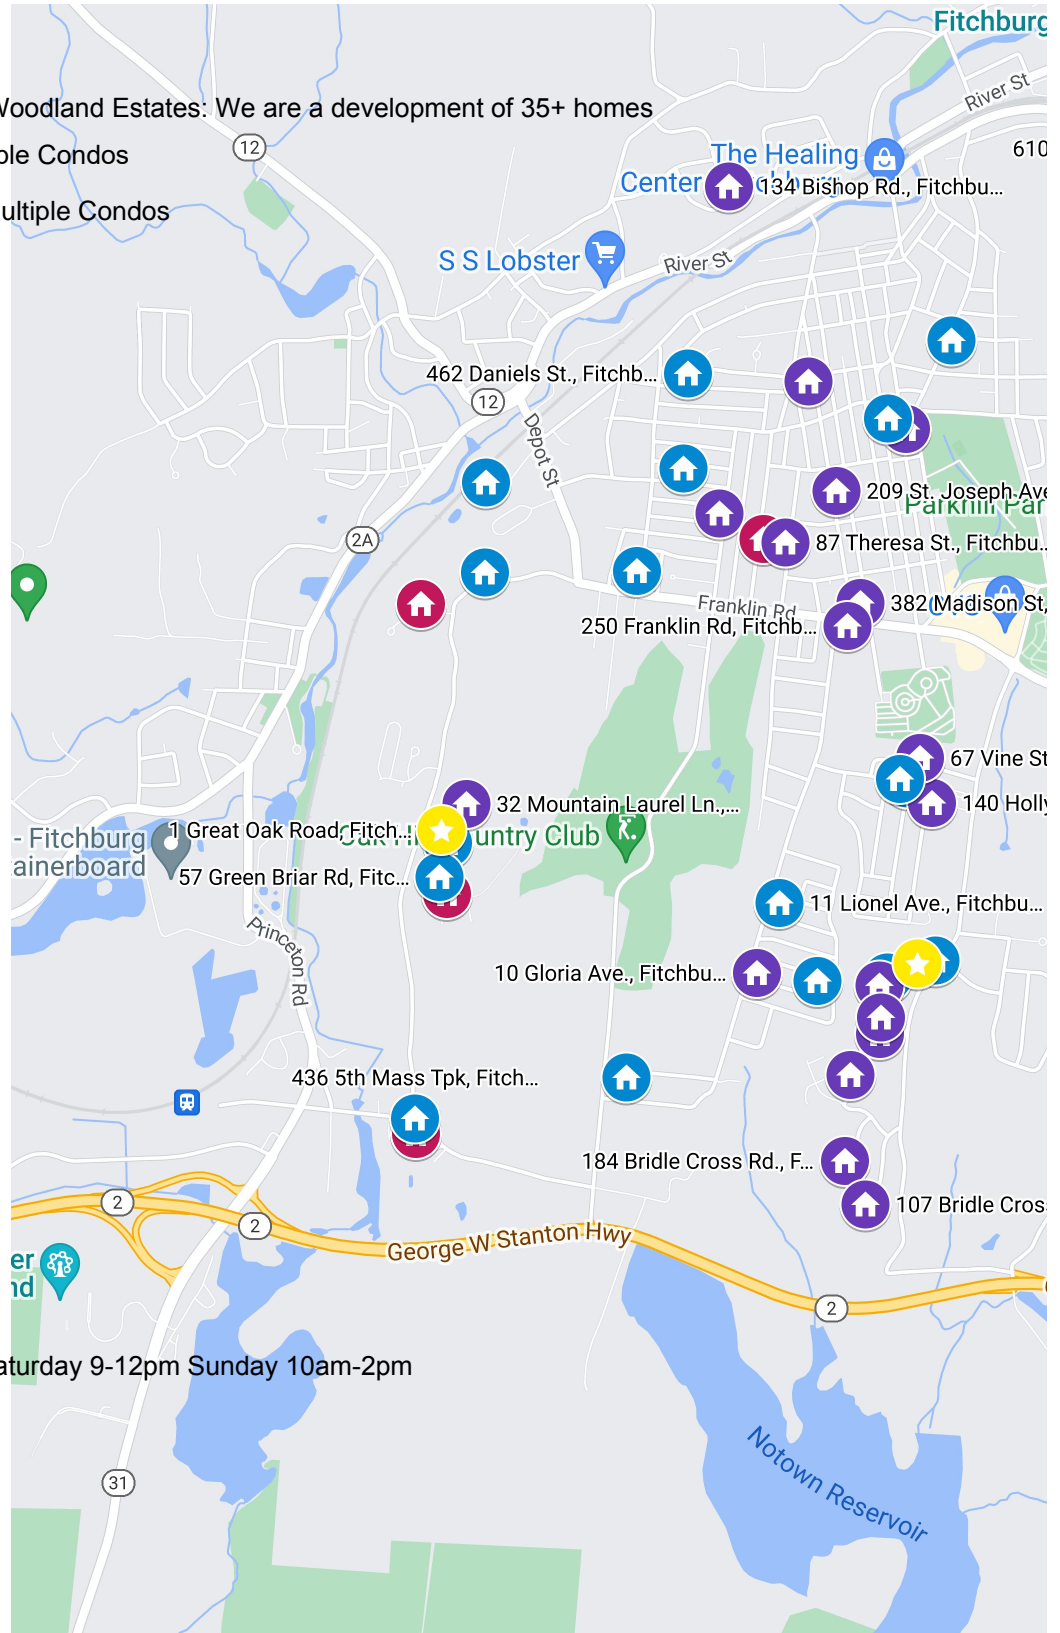

🏠 26 Reingold Ave., Fitchburg

🏠 75 South St., Fitchburg

🏠

260 Richardson Rd., Fitchburg

🏠 75 Ryefield Road, Fitchburg

🏠 462 Daniels St., Fitchburg

🏠 69 Graham Street, Lunenburg

🏠 294 Fisher Rd., Fitchburg,

🏠 40 Walton St., Fitchburg

🏠 100 Hollywood St, Fitchburg

🏠

8 Birch St Passway, Fitchburg

🏠 54 England Ave., Fitchburg

🏠 79 Jane Ave., Fitchburg

🏠 67 Burma Rd., Fitchburg

## 5th Annual Fitchburg City Wide SPRING Yard Sale Sat & Sun May 21st & May 22nd

-  48 St. Paul St., Fitchburg
-  436 5th Mass Tpk, Fitchburg
-  83 High St., Fitchburg
-  555 Rollstone Rd., Fitchburg
- 8am-3pm  156 Caspian Way, Fitchburg
-  108 Hollywood St., Fitchburg
-  258 Beech St., Fitchburg
- 8am-12pm  5 Greenbriar Rd., Fitchburg
-  11 Lionel Ave., Fitchburg
-  95 Goodrich St, Fitchburg
-  75 Milk St., Fitchburg
-  677 Franklin Rd., Fitchburg
-  134 Olin Ave
-  25 Pepper Rd., Fitchburg
-  22 Pleasant St, Fitchburg

### Sunday Only

 38 Bilotta Way, Fitchburg

 18 Nutting St., Fitchburg

455 5th Massachusetts  
Turnpike, Fitchburg

8am-12pm  243 Milk St., Fitchburg

 45 Ryefield Rd., Fitchburg

471 Mount Elam Rd., Fitchburg

8am-12pm  68 Green Briar Rd., Fitchburg